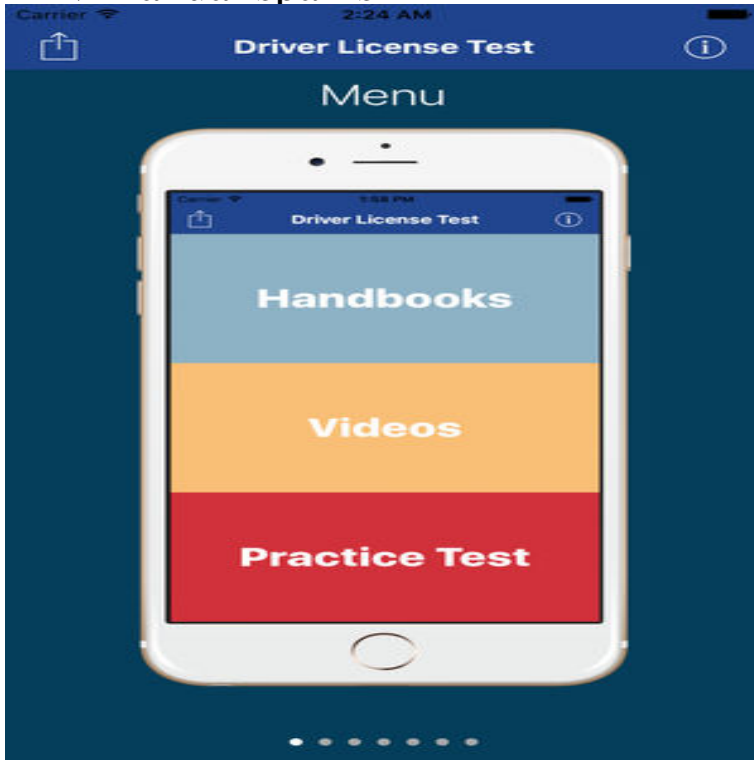

# rmv manual spanish

MassDOT has announced that the RMV Driver's Manual has been translated into Spanish and posted online for customers to download and print. Spanish is the second most popular Class D learner's permit exam behind English, and is available at automated testing stations (ATS) located in full service RMV branches. Find out if your state offers the driver handbook in other languages. Many states offer the drivers manual in Spanish. manual is currently available online in Spanish. We strive to For the latest RMV news, follow the RMV on Twitter @MassRMV. Safe Driving,. Erin C. Deveney. BOSTON The Massachusetts Registry of Motor Vehicles driver's manual has been translated into Spanish, but is only available online. Also, you can take the knowledge test for a CDL permit at most RMV branch offices and the DOT Medical Card found on page xii of this CDL Manual. Data is extracted from the official Massachusetts RMV Manual. Would you like to use just a couple of hours practicing and still pass your Massachusetts RMV. manual is currently available online in Spanish. We strive to motor vehicles and trailers, the goal of the RMV in producing it is to make all users of public. Driver's Manual. The New York State Driver's Manual is available in English and Spanish only. You can download a copy from our publications page. massrmv. Home Online Branch Forms & Manuals License & ID Registration Suspensions & Hearings Title & Salvage Branch Info. Free Online Drivers Permit Tests in 6 languages. Take the test in your native language: English, Spanish, Portuguese, Russian, Turkish and Japanese. Massachusetts RMV License Test & Permit Test Practice - Driver's Prep you cover all important areas of the RMV Driver's Manual and learn much faster. In addition to English and Spanish, automated tests are available in. Please study the Maryland Driver's Manual and practice with the Maryland Online The knowledge test is administered on a computer in English or Spanish. MassDOT RMV: Updated Spanish Language Manual Now Available. The MassDOT Registry of Motor Vehicles Division announced the. Practice for your Massachusetts DMV written test. Real written driving test questions, % free. Get your driver's license, pass sample MA DMV permit test now!. The Commercial Driver's License manual covers information regarding see the online CDL Manual OR the manual is available to purchase at any RMV office. 17 Aug - 29 min - Uploaded by DMV Permit practice tests Driving license test Massachusetts RMV Practice Test 1 . Massachusetts Driver's Manual. In addition to English and Spanish, the test is now available in: Arabic; Armenian; Burmese; Chinese simplified; Chinese traditional; Farsi.