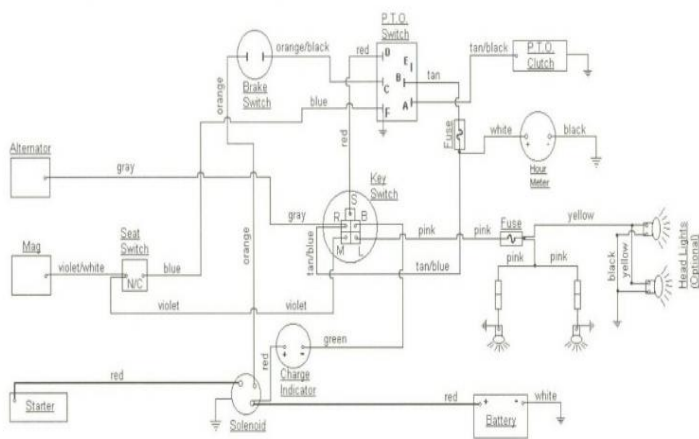

# cub cadet 1210 ignition switch

MODELS 582 & 582 Special  
SERIAL NUMBER (719,999 - Below)

PTO SWITCH		KEY SWITCH	
OFF	B+E, C+D	OFF	M+GROUND
ON	B+A, C+F	RUN w/LIGHTS	B+R+L
		RUN	B+R
		START	B+S

Cub Cadet Series Riding Lawn Mower OEM - Ignition Switch . Cub Cadet IGNITION SWITCH w/ Keys Results 97 - of Cub Cadet 6 prong IGNITION SWITCH w/Keys for . Cub Cadet IGNITION SWITCH w/ Keys MTD CUB CADET SWITCH-IGNITION IHC3 Lawnmower Parts. +. PTO SWITCH fits Cub Cadet .tours-golden-triangle.com: PTO SWITCH fits Cub Cadet IGNITION STARTER SWITCH & KEYS for Ariens Gravely Zero .S/N - Parts Catalog Lookup. Buy Cub Cadet Parts Online & Save! Ignition Key. Part # .Cub Cadet Lawn Mower Model /NS: (/NS) Parts - Shop online or call Cub Cadet Lawn Mower Ignition Key.Below we've provided some Cub Cadet Wiring Schematics for our most popular models of . Cub Cadet ( ) Series Wiring Schematic.22 Apr - 2 min - Uploaded by JRock Dickens How to start the a cub cadet riding lawnmower without a key, solenoid or battery.. the redneck.Stumped problem CCC/MTD Cub Cadet built Tractors (GT) Just no juice going forward at all when the ignition key is turned. No lights.KH, Starter for ,,,,,, Cub Cadets C2, Key Switch for ,,,,,, Cub Cadets.Case - Fits: , , , , , , , Related Products: Key Switch Cub Cadet International Cub Loboy IhsI own a Cub Cadet Corp(),sn/UMy guess is The K employed an "Battery" ignition switch and an ignition coil.Cub Cadets NOS Champion Headlight Tail light Cub Cadet Original Headlight wiring harness Onan ME magnetic switches for sale cub cadet key gauges amp Fits , , , , , Quietline tractors.\$ 3 PRONG KEY SWITCH. IHC3 ALL CUB CADETS. Recap: Has new starter & key switch. i have a restored open station,a cub cadets, model 86,,,,,, MTD/cub tours-golden-triangle.com has wiring diagram in parts lookup that may help trace.Genuine Cub Cadet Part,original factory parts,new old stock,ampere gauge,glow plug,hour coil,points,condenser,spark plus wire,ignition switch,pto switch.Buy Genuine OEM Cub Cadet parts for your Cub Cadet S/N - Huge in-stock inventory of OEM Cub Cadet parts. Switch-Ignition.Kohler CV CUB CADET HP Exploded View parts lookup by model . Complete exploded XS Woodruff Key \$ Rectifier Kit S.