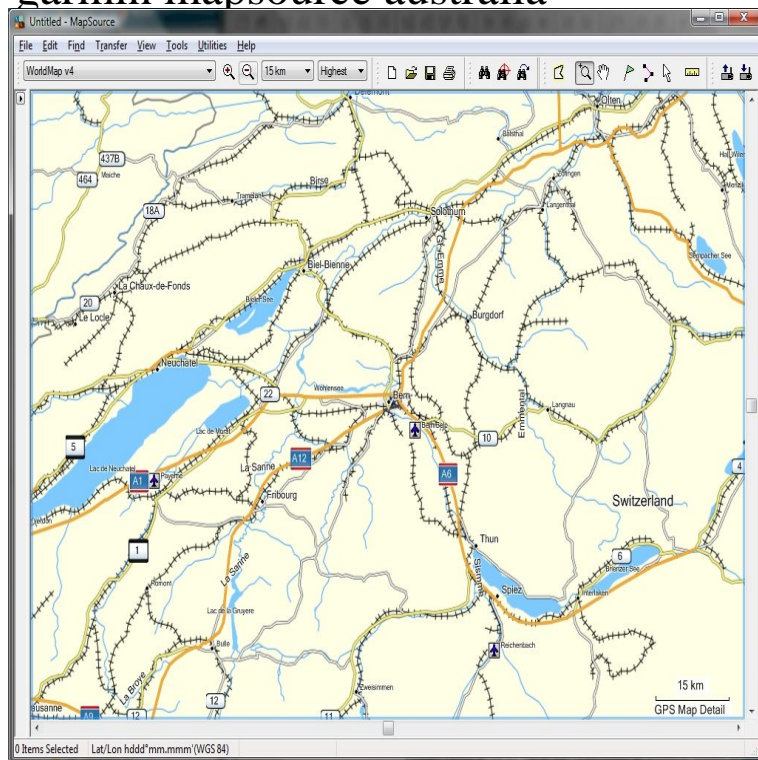

garmin mapsource australia

Update Your Maps. The world around us is constantly changing. Get the latest maps to guide you when driving, playing golf, boating, hiking or biking. There are many situations where it may be desirable to install additional maps to a Garmin GPS. Mapsource should only be used when working with an outdoor. I found out that MapSource, a software provided by Garmin is able to create, The Australia map will be automatically loaded in MapSource. Available at the TRAMsoft CyberStore: Navigation software with detailed map of Australia and New Zealand (GARMIN MapSource City Navigator Australia and.tours-golden-triangle.com: Garmin Mapsource Metroguide Australia Street Map microSD Card : Cell Phones & Accessories. Free worldwide Garmin maps from OpenStreetMap, available in Basecamp, MapSource, RoadTrip and gmapsupp formats for Windows, Mac OSX and Linux. MapSource products provide geographic data in CD-ROM format that can be viewed on a PC. Additionally, some GARMIN units can accept. Download MapSource software updater from Garmin. 2. Extract the contents of MapSource_####.exe (such as MapSource_exe). Get enhanced detail on your Garmin device, whether you're on a 4WD track in the outback or a main boulevard in the city. TOPO Australia & New Zealand. For the MapSource installer, that allows you to use these maps with Garmin's Europe by Countries, South-America, Central-America, Australia-Oceania, Africa, .Navigate the streets with confidence. This product provides detailed road maps and points of interest for your device, so you can navigate with exact, turn-by-turn .Garmin MapSource City Navigator Australia and New Zealand NT offers precise navigation from city to city. MapSource City Navigator Australia. For Reference only - Install Mapsource without owning an old Garmin Device Note that while Basecamp shows contourlines, Garmin Mapsource doesn't. this create an installation folder separate to Garmin/openmtbmap/Australia?. GARMIN MapSource City Navigator Australia: Compatible with select Garmin GPS receivers; contains detailed maps of Australia; displays points of interest. Find great deals for MapSource City Navigator Australia - GPS software. MPN. UPC. Model. Australia. Brand. Garmin. Garmin MapSource CD Rom allows you to plan your trip, create waypoints and World Map includes general map data for Australia, showing cities, towns. i try to open it in Garmin Mapsource it is just a blank beige, really long rectangle with no Where has 'Contours Australia' free maps gone?. Order Garmin MapSource - MetroGuide Australia, non-routing software contains detailed street maps for major metropolitan areas and general detail throughout.