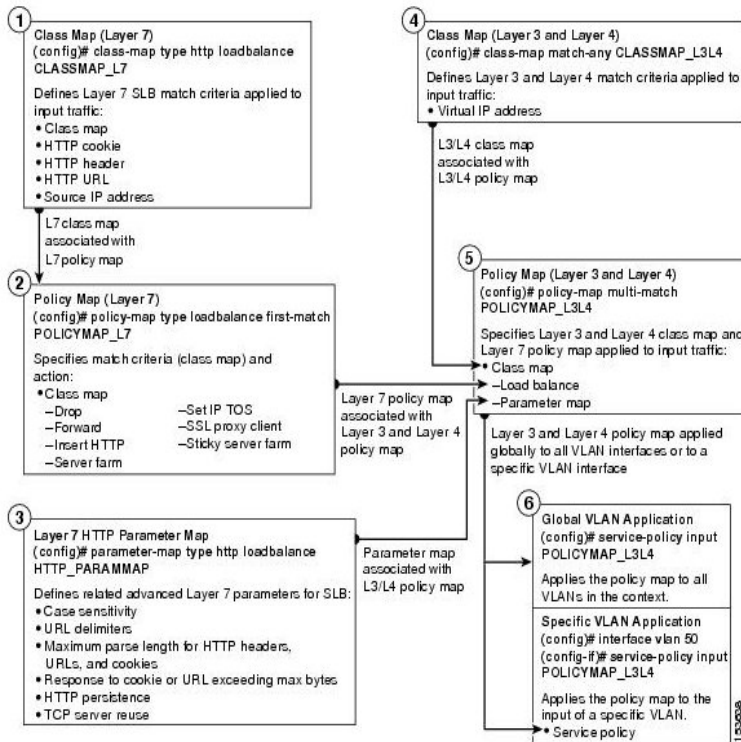

cisco switch troubleshooting guide

Internetworking Troubleshooting Handbook, Second Edition . features of a switch, read the Software Configuration Guide for the particular release of software.If it is showing Up/down, you have some 12 troubleshooting to do. An interface status of err-disable could be.Most Common Port and Interface Troubleshooting Commands for CatOS and Cisco IOS Refer to the Catalyst Switch Cable Guide. Bad cable.Cisco Nexus V Troubleshooting Guide, Release (4)SV1(1). OL . 8 Information About Layer 2 Ethernet Switching, page Port Model.Catalyst Switch Cable, Connector, and AC Power Cord Guide 11/Jul/ Due to QoS on Access Layer Switches Troubleshooting TechNote 18/May/Catalyst Switch Software Configuration Guide. Troubleshooting. This chapter describes how to identify and resolve software problems.As a Network Engineer, your primary goal is to make sure that your network equipment is operating properly at all times. But we all know that.This chapter focuses on troubleshooting Cisco Catalyst Switch platforms in preparation CCNP TSHOOT Official Certification Guide.Troubleshooting common routers and switches problems, e.g. the switching loop, bad or improper cable type, port configuration, mismatches MUT.FIX:From the tours-golden-triangle.com website "Cisco Nexus Troubleshooting Guide" document: Problems with Cisco Nexus Product Family This section includes.Becoming proficient with the Cisco IOS means learning some essential This command is essential for troubleshooting a router or switch.Learn how to troubleshoot VLAN and switch problems in the first of this Use the Cisco Discovery Protocol to verify Layer 2 connectivity.The Cisco Router Troubleshooting Handbook is the book that will bail you out -- a . Normally, I wouldn't buy a text that involves Cisco routers/switches from.This Cisco routing and switching troubleshooting course with trainers Anthony Sequeira and Keith Barker guide learners through the "art" of troubleshooting.Looking for information and professional opinions about the Cisco Catalyst Switch from top IT pros? Follow the forum links below to discover technical.Basic IP Connectivity and CEF Troubleshooting, Chapter 4 of "Cisco Express Forwarding," used on Cisco IOS routers and switches as a first step in troubleshooting IP IP Networking Comparison Guide for the Transformational Enterprise.Certification Guide, both explain details of how to troubleshoot the IP routing .. Figure Cisco IOS Software traceroute Command: Messages Generated troubleshooting techniques, refer to Chapter 3, Troubleshooting LAN Switching.).The Cisco Switch Port Analyzer, or SPAN, enables advanced network troubleshooting and robust monitoring, but it's tricky to get right.Troubleshooting Switch Level Issues and Interswitch Connectivity Troubleshooting E . Quick Start Guide for the Cisco MDS Family. Cisco MDS Note: If the switch is connected to the network, do not reset or reseal the line card as a first troubleshooting step. Doing so causes the internal buffer, which logs.