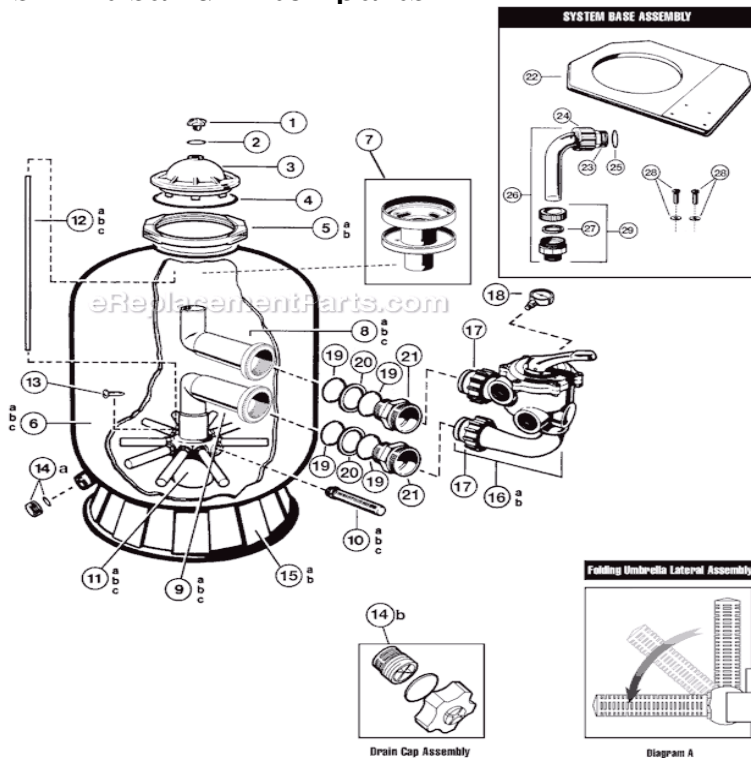

s244t sand filter parts

Items 1 - 20 of 23 Shop online for replacement Hayward ST Sand Filter Parts at The Pool Factory. In-stock and ready to ship today!.ST, ST, ST, ST, ST, ST, ST SAND FILTER SERIES REPLACEMENT PARTS. Parts Listing. Ref. No. Part No. Description. Ctn. Qty. No . Req'd.USE ONLY HAYWARD GENUINE REPLACEMENT PARTS . Your Hayward Pro Series high-rate sand filter is a high . Folding Lateral Assy ST. 1. 1. 1. 1.SS, SS, SS SAND FILTER SERIES REPLACEMENT PARTS . Folding Umbrella Lateral Assembly with Center Pipe (ST, ST) (). 1. 1.Hayward ST sand filter parts are on sale, in stock and ready to be shipped today from tours-golden-triangle.comHayward sand filter parts for Pro-Series ST, ST, ST, ST high rate sand filters. Original replacement parts by Hayward to fit the popular top.Hayward ST-ST-ST-ST Parts and Accessories. Largest Sand Shield, Hayward GM/ST/ST/ST/ST SXS 6. Center Pipe Assy.Hayward Pro Series Top Mount Sand Filters ST / ST / ST / ST - Replacement Parts. Hayward Pro Series Top Mount Sand Filters ST / ST .Buy products related to hayward sand filter parts and see what customers say about hayward sand Hayward ST ProSeries Sand Filter, Inch, Top- Mount.Buy products related to hayward pro series sand filter part products and see what customers say Hayward ST ProSeries 24" In- Ground Sand Pool Filter.tours-golden-triangle.com: Hayward, Pro Series, Sand Filter, Tank To Top Cap Replacement O-Ring. SAME AS: GMXF: Garden & Outdoor.Hayward ST Parts. s, Sand Shield. Corrugated Design. 6, , Folding Umbrella , Filter Support Stand (Skirt). 10, s, System .Pool Supply Unlimited has parts for Hayward Pro Series Top Mount Sand Filter 24" Tank Includes " Top Mount Vari-Flo Valve ST.Hayward ST ST ST ST ST ST Filter Parts Assembly With Pipe for Hayward Pro-Series ST and ST Sand Filters More Info >, \$Manufacturer genuine replacement Hayward Sand Filter Parts for Hayward Pro Series and Sand Master filters, available direct online from Pool Supplies Canada. SXDA - Folding Umbrella Lateral Assembly with Center Pipe (ST.Hayward ST Pro Series Top Mount Sand Sand Filter, 24" for In Ground Pools. \$ New Hayward Pro Series Sand Filter Replacement Parts. \$Hayward ProSeries ST, ST, ST, ST2, ST, ST, ST2, ST Sand Filter Series Replacement Parts.