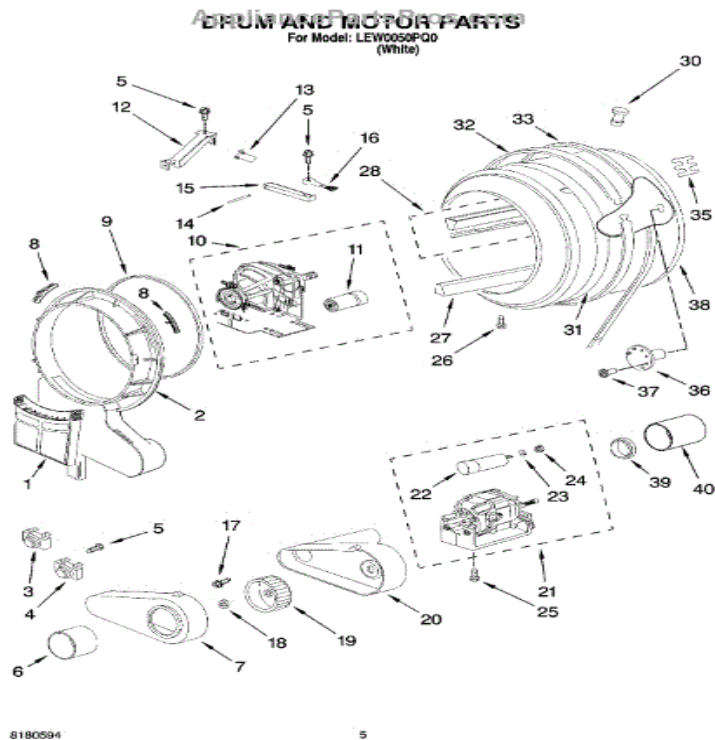

whirlpool lew0050pq3

The Whirlpool 24" electric dryer pairs perfectly with the 24" front loading washer (LHWPQ) to provide style and versatility in any laundry room. The 24" pair. Referrals to local dealers, repair parts distributors and service companies. Whirlpool designated service technicians are trained to fulfill the product warranty and. Original, high quality parts for Whirlpool LEWPQ3 Dryer in stock and ready to ship today. days to return any part. PRODUCTS 1 - Compact electric dryer cabinet and door parts list (7 pages). Dryer Whirlpool LEWPQ3 Cabinet Parts. Compact electric dryer cabinet. View and Download Whirlpool LEWPQ3 cabinet parts online. Compact Electric Dryer Cabinet And Door Parts. LEWPQ3 Dryer pdf manual download. Items 1 - 20 of Model Number LEWPQ3. Diagrams, Parts and Manuals for Whirlpool Residential LEWPQ3 Dryer. SOLD. Diagrams, Parts and. Laundry manuals and free pdf instructions. Find the user manual you need for your laundry appliances and more at ManualsOnline. Whirlpool LEWPQ3 Dryer Parts and Accessories. Largest Selection, Best Prices, Free Shipping Available at tours-golden-triangle.com Need to fix your LEWPQ3 Residential Dryer? We have parts, diagrams, accessories and repair advice to make your tool repairs easy. Hello, I have a Whirlpool electric dryer LEWPQ3, recently even after couple of cycles clothes are still damp. I see orange glow in the back. CABINET AND DOOR PARTS COMPACT ELECTRIC DRYER For Model: LEWPQ3 (White) 8?06 Litho in U.S.A. (djc) 1. Part No. W CABINET. Preview Whirlpool Clothes Dryer LEWPQ3 User's Manual Online and Download PDF Manuals & Instructions for FREE from Manualagent. Shop for OEM high quality Whirlpool Residential Dryer LEWPQ3 repair parts from Parts Dr. Same day \$ shipping and free repair help. User manual for the device Whirlpool LEWPQ3. Online user manual database. Steven, this 4" (10 cm) connection elbow will fit the Whirlpool LEWPQ electric dryer's 4" (10 cm) connection. What you have to make sure is that the distance.