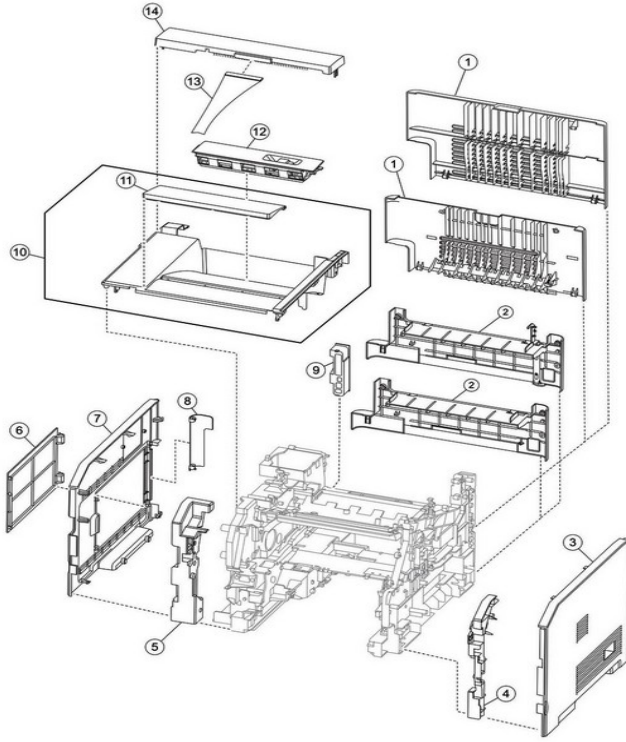

# lexmark t652dn parts

Assembly 2: T, T, and T Operator panel. Asm-. Index. Part number. Units/ Lexmark MarkNet Ne (4 port USB) ethernet 10base T/Base.Lexmark TDN Supplies and Parts (All) for less. Free shipping on orders over \$!.Largest selection of parts for Lexmark T, T, T, T printers and scanners. New and refurbished from Argecy.Order Lexmark T, T, T, T Parts. Models: Tn, Tdn, Tdtn ( A); Tdn, Tdtn (A); Tn (A); Tdn, Tdtn.Lexmark laser printers, Lexmark T T fusers and maintenance kit, lexmark MFP maintenance manuals, lexmark rollers, power supply, printer parts.Need to fix your TDN Laser Printer? We have parts, diagrams, accessories and repair advice to make your tool repairs easy.Parts and support for Lexmark 30G Tdn Printer.Part. - OR -. number. Units/option. Model. Tn. Tn. Tdn. Tn. Tdn . Server Lexmark dn - T B/W Laser Printer Troubleshooting Manual.tours-golden-triangle.com: 40XFRN -N Lexmark Fuser T T T X65X Factory Rebuilt With All Oem Parts T X Office Products.tours-golden-triangle.com offer supplies for Lexmark Tdn, Tdtn, Tn Printers.My client said this got knocked off the printer. Where does it go? 6 replies Lexmark Printers.Printer Models. Mono Laser: Tdn, Tdtn, Tn, Tdn, Tdtn, Tn, Tdn, Tdtn, Tn, Tdne, TSdn. Multifunction Mono Laser.Shop for Lexmark Products and Parts, Same Day Shipping and day replacement Lexmark T T T X X X X X Fuser Assembly.enhancement on the lexmark t and lexmark t speeds up output of short parts manual lexmark t t t caster base 16m - add to tours-golden-triangle.comOur compatible laser toners for Lexmark TDN have up to 60% new parts including OPC drums, wiper blades, and other internal parts. Compatible toners for.Part number: identifies the unique number that identifies this FRU. Units/mach: refers to the number of units actually used in the base machine or product.