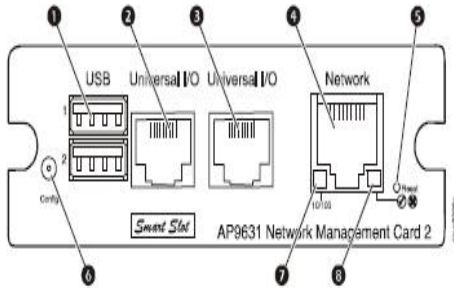

ap9631 temperature sensor

Front Panel (AP9631)

Features

	Item	Description
1	USB ports	Reserved for future use.
2 3	Sensor ports	Connect temperature sensors, temperature/humidity sensors, or relay input/output connectors that support two input contacts and one output relay.
4	10/100 Base-T connector	Connects the NMC to the Ethernet network.