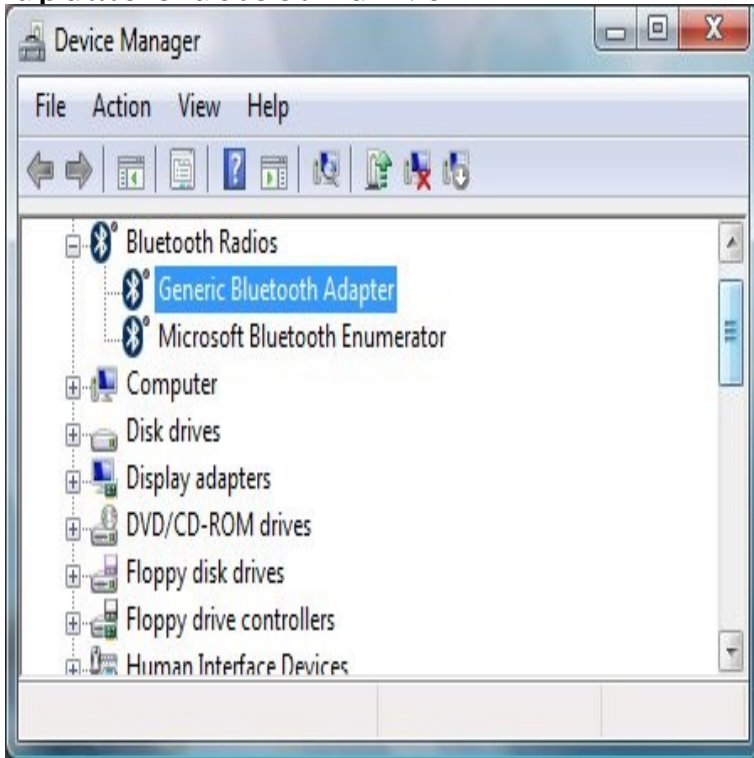

## update bluetooth driver

9 Sep - 56 sec - Uploaded by bitubehow Hello guys, Here I am showing how to update Bluetooth driver on windows After watching.How to download and update Bluetooth drivers for Windows 10? Bluetooth makes our life smarter and more convenient. One could listen to.Bluetooth Drivers Download Utility at tours-golden-triangle.com - latest Bluetooth Drivers for your PC - Free Drivers Scan & Automatic Updates.Bluetooth Driver Download - Download & Update Bluetooth Drivers for your PC, Bluetooth Peripheral Device Download - Free Drivers Scan & Automatic.Need to Update Bluetooth Drivers for Windows? Fix Bluetooth errors easily. Download Bluetooth drivers for windows 10, windows 8, 7, XP and Vista easily with.Automatically update your Bluetooth Drivers with Award-Winning Driver Turbo for a better PC performance.Step one: Win+R, input tours-golden-triangle.com to open your Device Manager; Step two: Locate the Bluetooth driver that you need to update and right click to choose update; Step three: Click Search automatically for updated driver software. Windows will now search for the latest driver on your system and the Internet.In Device Manager locate the Bluetooth adapter. Right click and select Update Driver Software,; Select Search automatically for updated driver software, and.Windows drivers for Broadcom Bluetooth devices are no longer posted here. They should be available through Microsoft's Windows Update service. If drivers .Fix Bluetooth peripheral device not found or not installed problem in 3 methods by updating the drivers manually, automatically and use.DriverFinder - Instantly Updates and Repairs Bluetooth Drivers.Update your HP computer to have the latest software and drivers available. HP provides many software and driver downloads free of charge.First off, if the issue is that your Bluetooth is missing, but your Wi-Fi device is still Right-click on the entry with the error and click Update Driver > Search.Option one: Automatically identify and update your drivers and software For Bluetooth driver version, see Identify Your Intel Wireless Adapter and Bluetooth .Search for Bluetooth driver downloads, or scan automatically for Bluetooth driver updates.