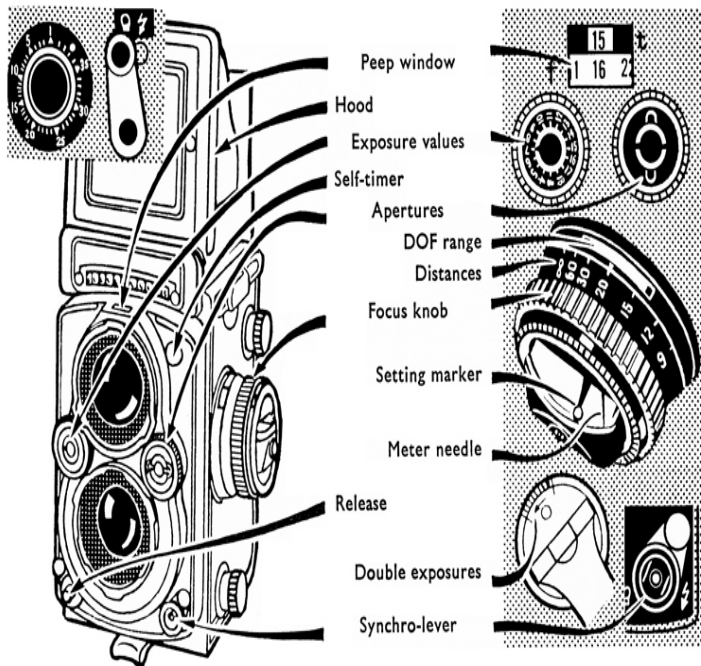

tele rolleiflex manual

THE ROLLEIFLEX 3.5E

We provide free online pdf manuals for digital and film cameras: Rollei 35, A, C, Rolleicord, Rolleiflex, Rolleimagic, Rolleimatic, Sportsline, Tele-Rolleiflex. Rolleiflex E and F Series Manual: Rollei twin lens reflex (TLR) medium format analogue cameras, also features Tele and wide-angle Rolleiflex and Carl Zeiss. Rolleiflex C instruction manual, user manual, PDF manual, free manuals. Rolleiflex Series E,F and Tele-Rollei TLR Camera User Manual. Rollei Tele Rolleiflex Repair Manual. Tele-Rolleiflex - Repair Manual TeleRolleiflex Free User Guide for Rollei Camera, Manual. Book & Manual Shop Rolleiflex FT Rollei's legendary twin-lens reflex camera with a newly designed Tele Xenar mm f/ Compared to the predecessor of this camera, the Tele Rolleiflex of the the most remarkable feature is. Book & Manual Shop Chronological overview of the tele and wide rolleiflex. The International Rollei Club presents here comprehensive specifications of the. Date your Rollei TLR Guide Rollei TLR Model, Serial Numbers, Bay size, Introduced Tele Rolleiflex, 4/0 mm Sonnar, , III, Read and download Rollei Cameras Tele-Rolleiflex Repair manual online. Download free Rollei user manuals, owners manuals, instructions, warranties. Rolleinar (Tele-Rolleiflex) Range 4'6'2"-3'2" (+). Rolleinar 2. Heinz Krause. The Lens Accessories are supplied in three sizes: I (4 x 4) for Rolleiflex. The Tele Rolleiflex, known to most collectors as the Tele-Rollei, was introduced in The Tele-Rollei, and it's companion, the Rolleiwide were marketed in. Rollei: Tele-rolleiflex - film TLR camera. f/4, mm lens. Later models also accept film. Rolleiflex Series E,F and Tele-Rollei TLR Camera User Manual. # imagescameras. Rolleiflex TLR Camera Price & Information Guide Free Instruction Manual .. The Sportsfinder opening on the W/L finder differs from the Type 1 Tele-Rollei in .18 May - 15 min - Uploaded by The Art of Photography tours-golden-triangle.com tours-golden-triangle.com tedforbes. Results 49 - 96 of 98 Shop eBay for great deals on Rolleiflex Manual Focus Film EXC+++ TELE Rolleiflex Sonnar mm f/4 TLR Camera from Japan. Rolleiflex Twin Lens Reflex cameras. Rolleiflex E; Flat glass; 12/24 Exposures; Prototype with interchangeable lenses; Wide-angle Rolleiflex; Tele- Rolleiflex .. This information is taken from a Rollei Repair Manual. Taking pictures with film is not dead. I have this camera and love it. But I love all my cameras. Along the way I acquired a more professional camera - the. Comes from the second batch of Tele-Rollei studio cameras. The model II therefore partially reverted to manual control, and is generally better regarded.