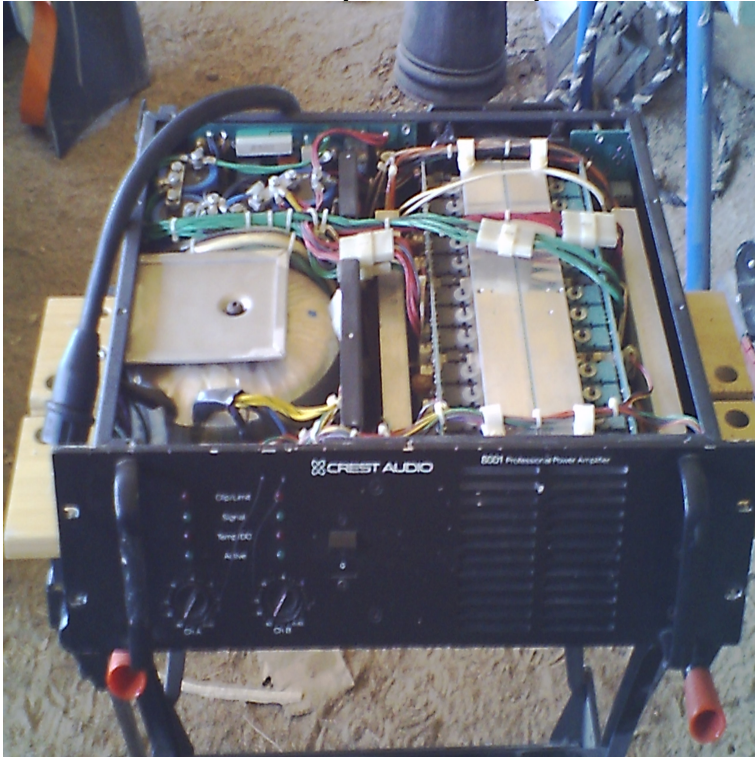

crest audio 8001 power amp

View and Download CREST AUDIO PRO SERIES specifications online. PRO SERIES The Crest Audio power amplifier is a compact, extremely high-power amplifier designed to meet the most stringent needs of professional use in concert. Specifications. Power output: watts per channel into 8 Ω (stereo), W into 8 Ω (mono). Frequency response: 20Hz to 20kHz. Total harmonic distortion: Hmmm, we can't find any results for "Crest Audio Professional Power Amplifier" Gear. Items related to "Crest Audio Professional Power Amplifier" .Crest Audio W Stereo Power AmplifierConditionThis amp is in very good working condition. The audio path is clean and clear, with a low noise floor, .The Crest Audio power amplifier is a compact, extremely high-power amplifier designed to meet the most stringent needs of professional use in concert.28 May - 2 min - Uploaded by John vL Crest Audio Prof amp. First Run after repair (ch A) Simple fix for a blown audio power.16 Sep - 42 sec - Uploaded by Aguz Noise Crest Audio Aguz Noise. Loading. How to set up and connect a power amplifier in.1 Aug - 21 sec - Uploaded by SoundBroker CREST . QSC,CROWN and CREST AUDIO POWER AMPLIFIER/ BBE PROCESSOR.The KLA Series loudspeakers and subwoofers in this QSC Church Sound System brings the power and sophistication of a line array system into an easy-to-use.Buy used P Amp Rack Units by Crest Audio. Used P For Sale Item# Crest Audio . The Crest Audio PL professional power amplifier is.Used Crest Audio Power Amp Watts Music Go Round Louisville, KY.Another example of these well sought after amplifiers. There are 2 units for sale priced individually.Used Crest Audio Power Amp Watts Music Go Round Greenfield, WI.Up for sale is a Crest Audio CA6 power amplifier in great condition. Huge Toroidal Transformer weighing in at 40lbs. This is an awesome professional amplifier.